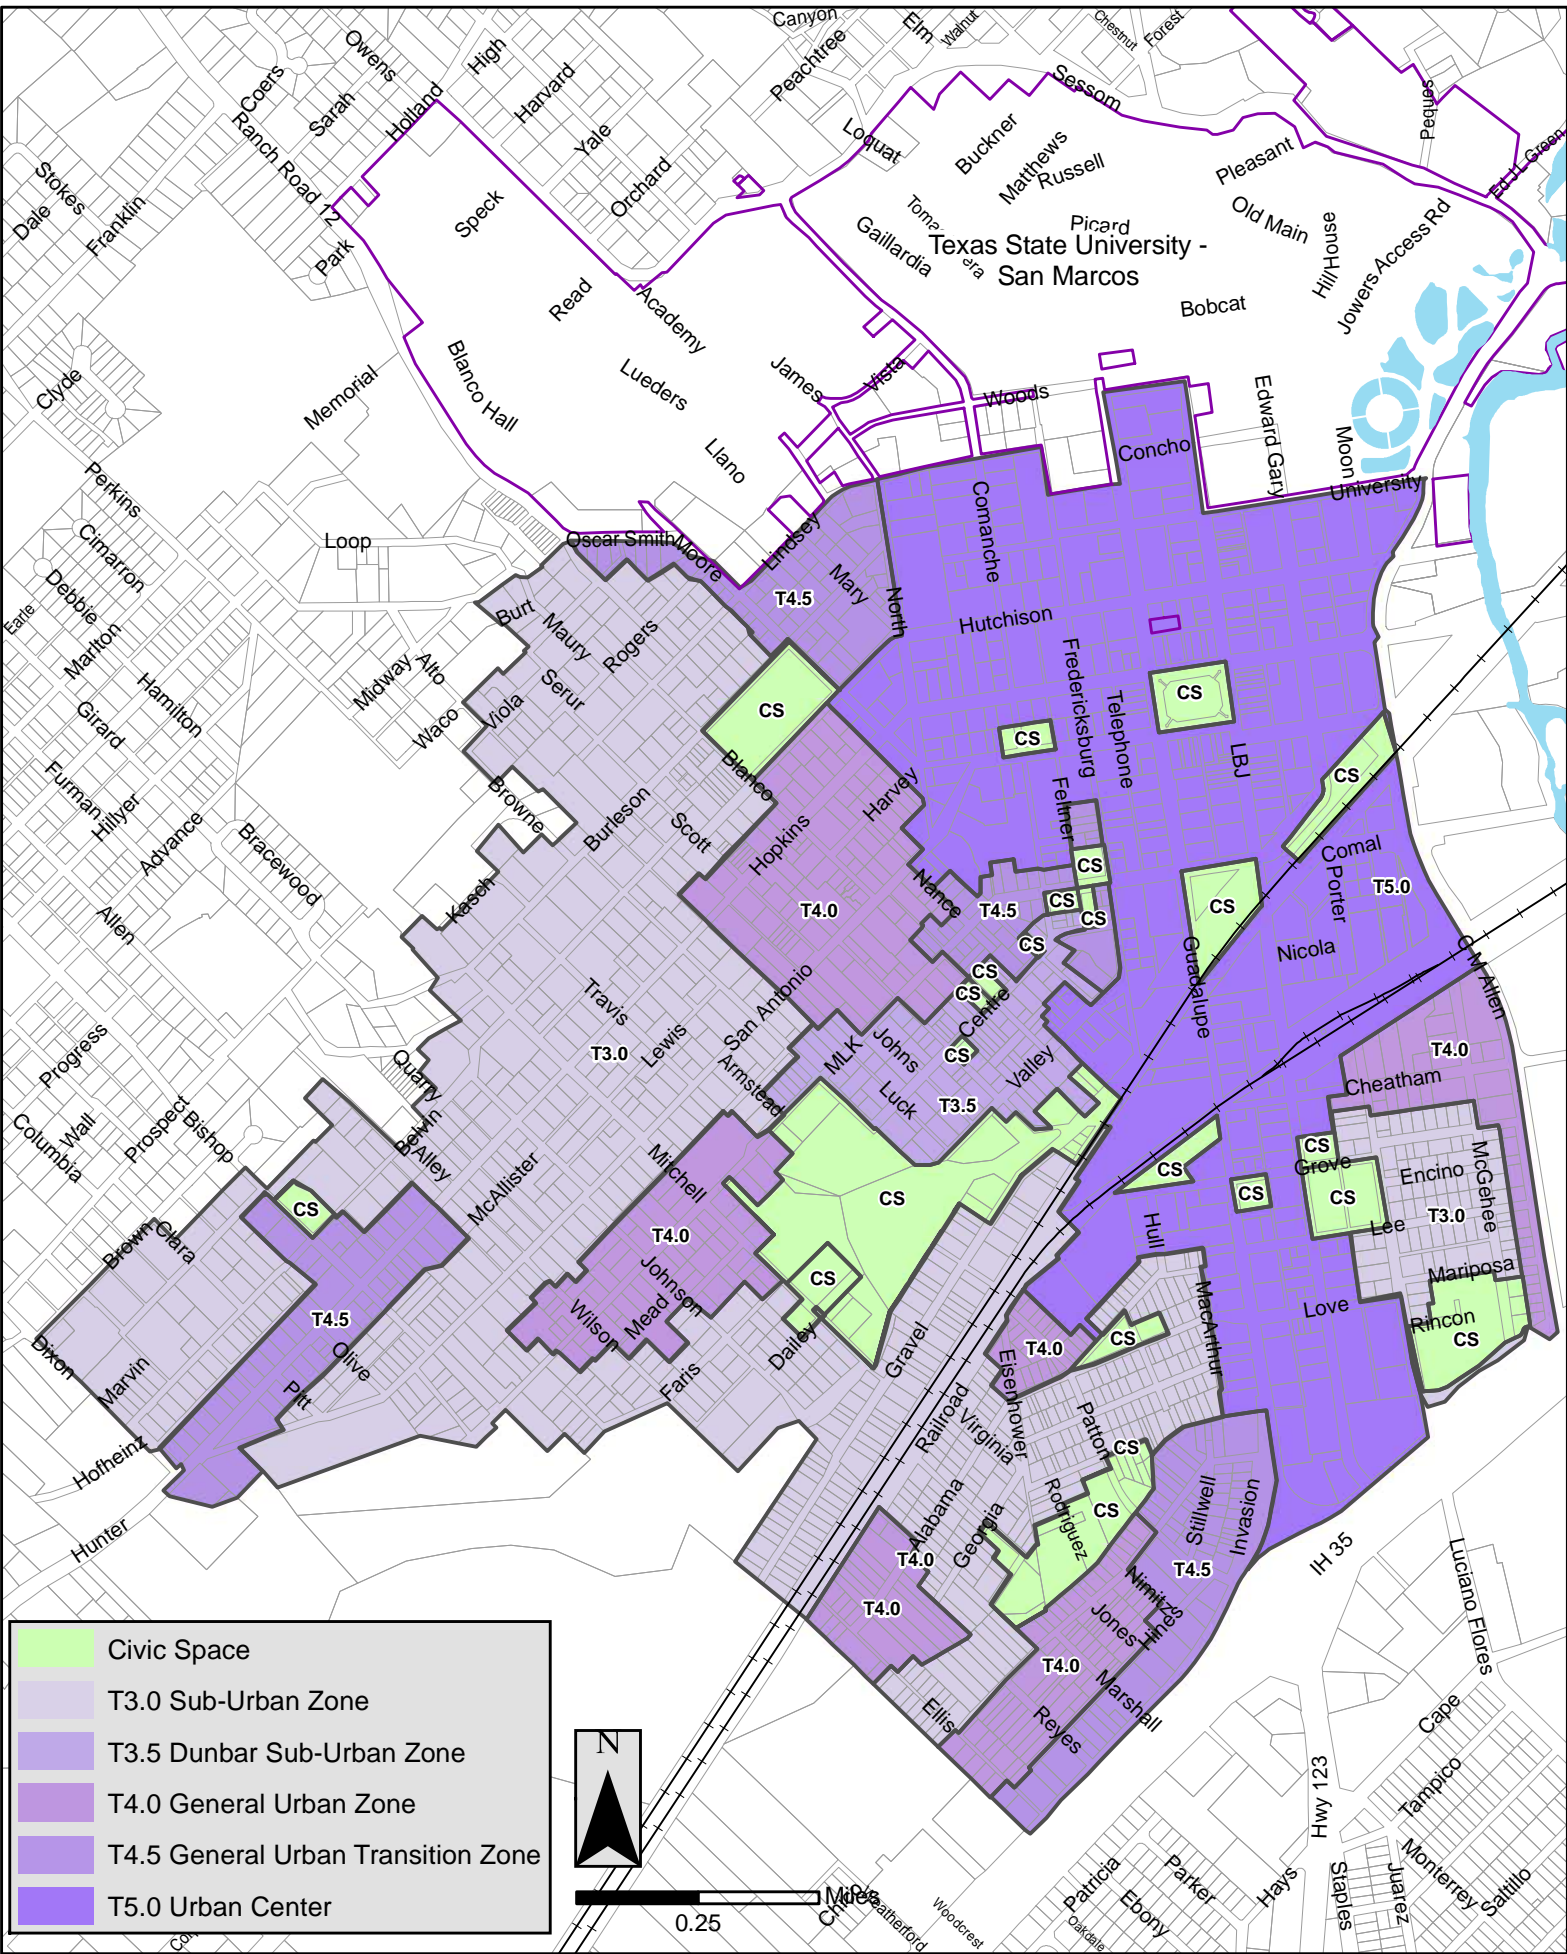

Texas State University - San Marcos

- Civic Space
- T3.0 Sub-Urban Zone
- T3.5 Dunbar Sub-Urban Zone
- T4.0 General Urban Zone
- T4.5 General Urban Transition Zone
- T5.0 Urban Center