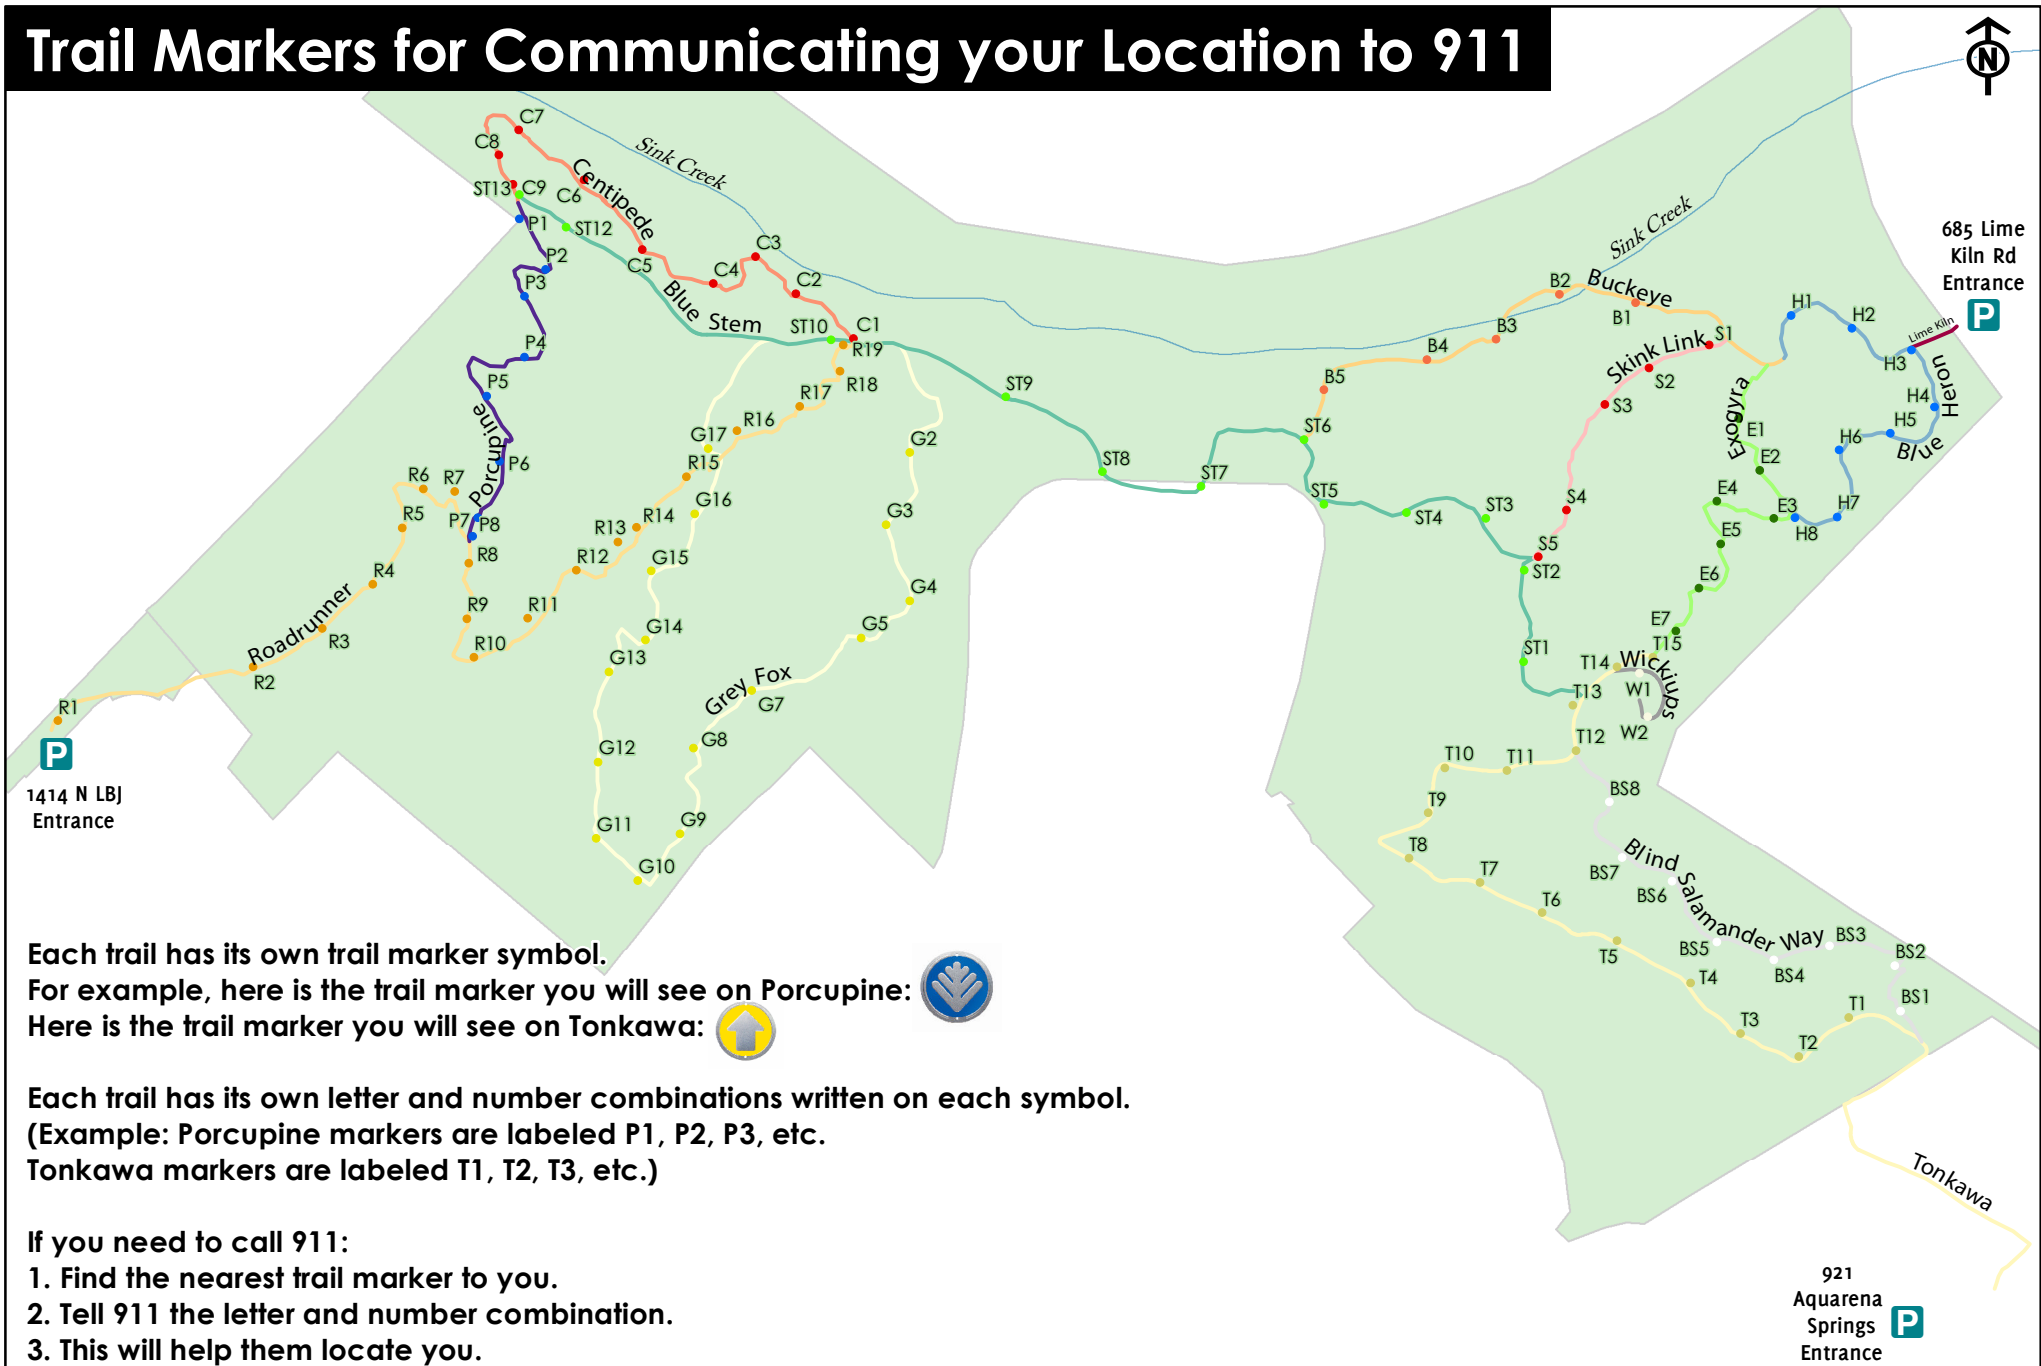

Trail Markers for Communicating your Location to 911

Each trail has its own trail marker symbol.

For example, here is the trail marker you will see on Porcupine:

Here is the trail marker you will see on Tonkawa:

Each trail has its own letter and number combinations written on each symbol.

(Example: Porcupine markers are labeled P1, P2, P3, etc.

Tonkawa markers are labeled T1, T2, T3, etc.)

If you need to call 911:

1. Find the nearest trail marker to you.
2. Tell 911 the letter and number combination.
3. This will help them locate you.