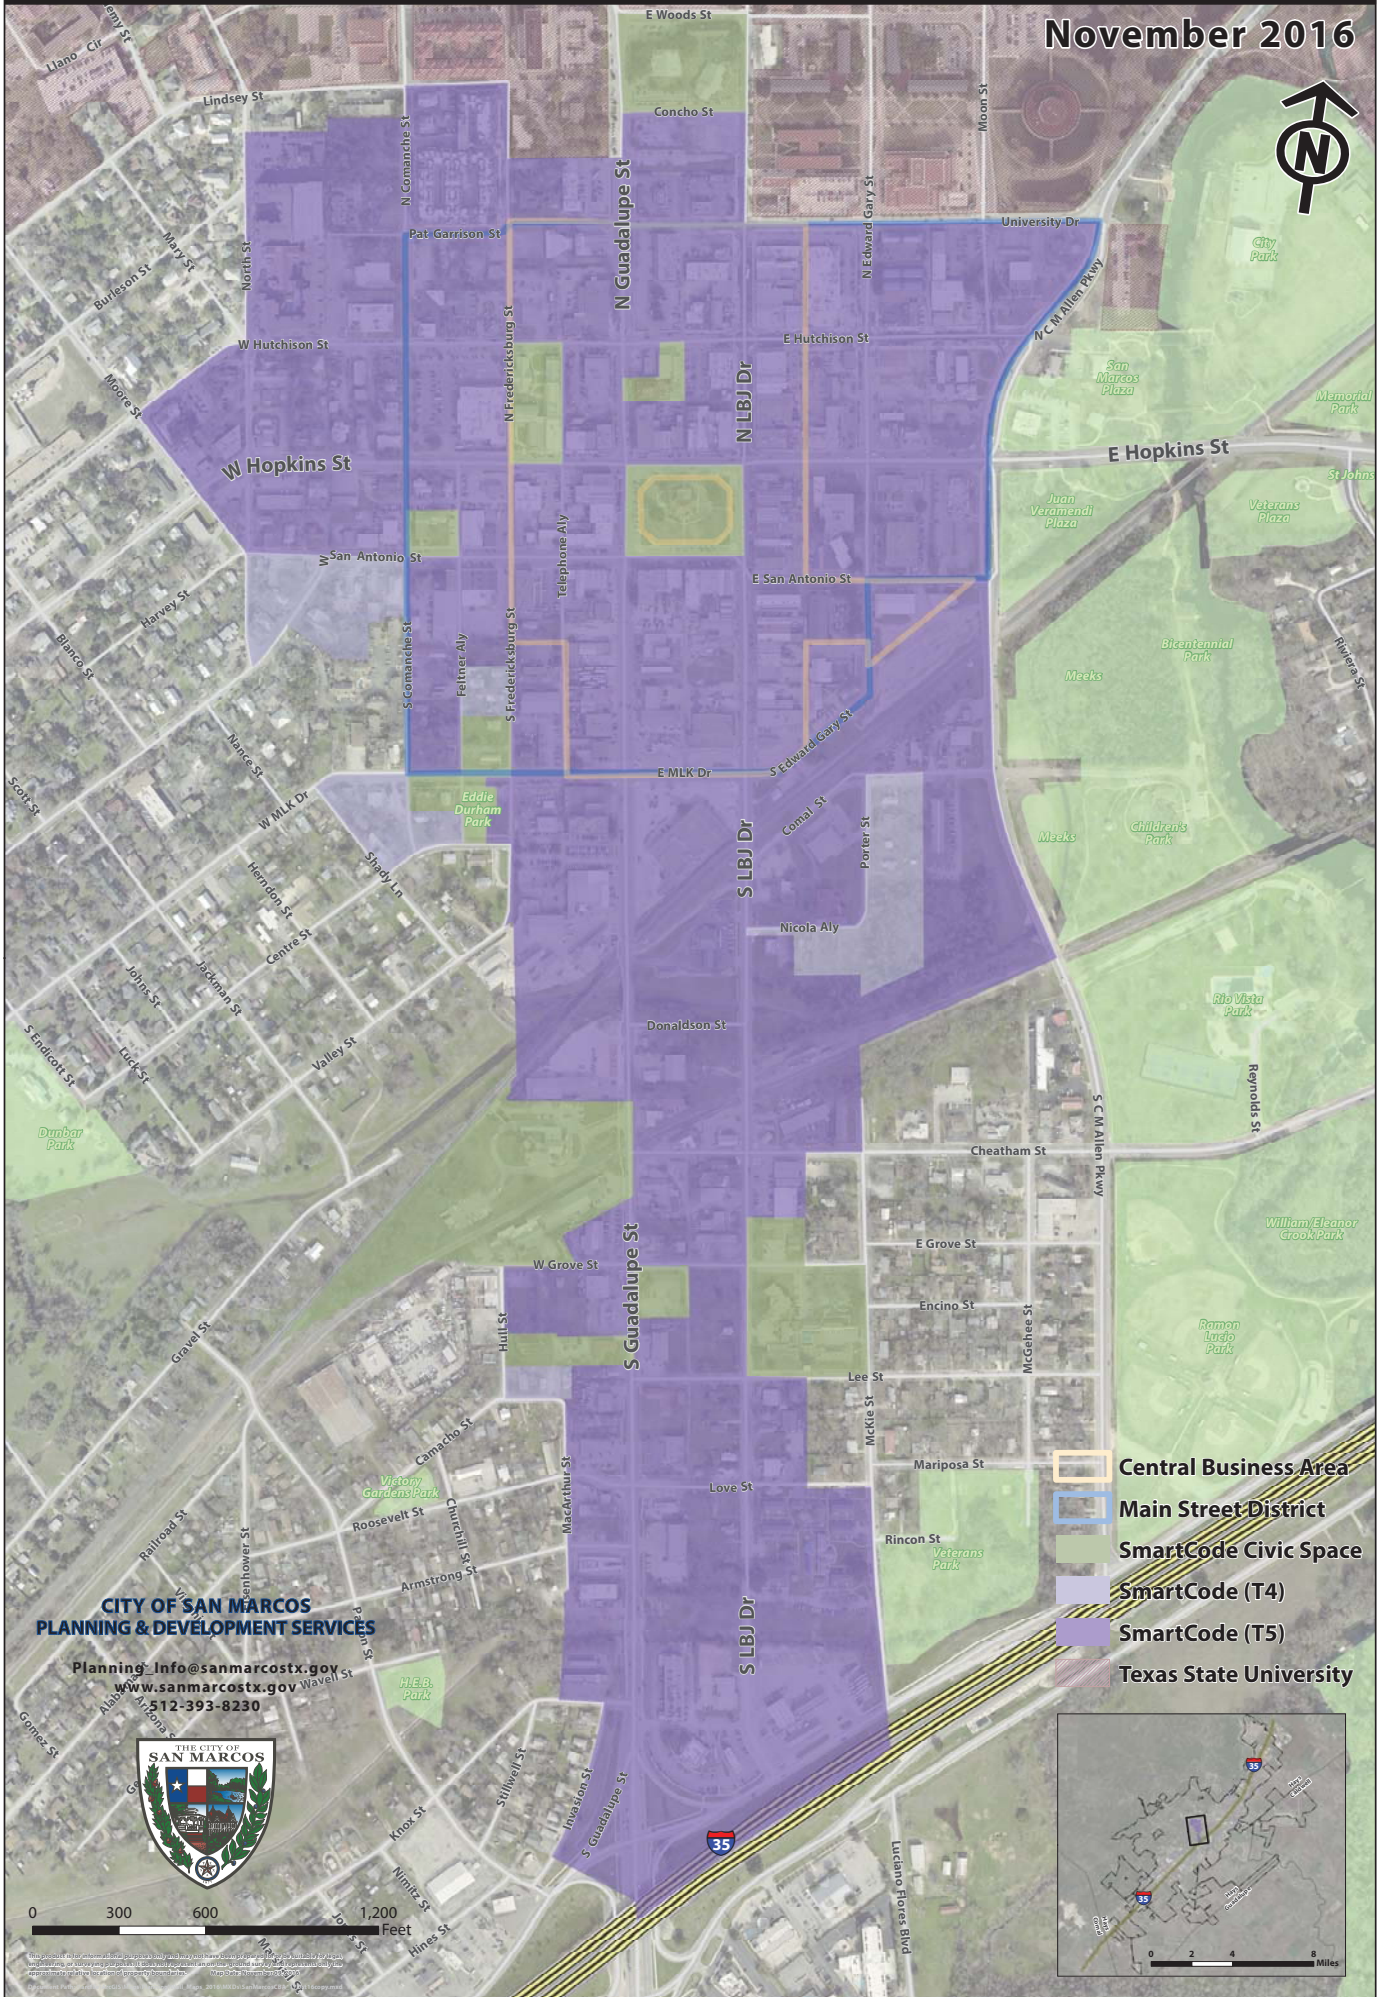

Downtown Boundaries

November 2016

- Central Business Area
- Main Street District
- SmartCode Civic Space
- SmartCode (T4)
- SmartCode (T5)
- Texas State University

**CITY OF SAN MARCOS
PLANNING & DEVELOPMENT SERVICES**

Planning: Info@sanmarcostx.gov
www.sanmarcostx.gov
512-393-8230